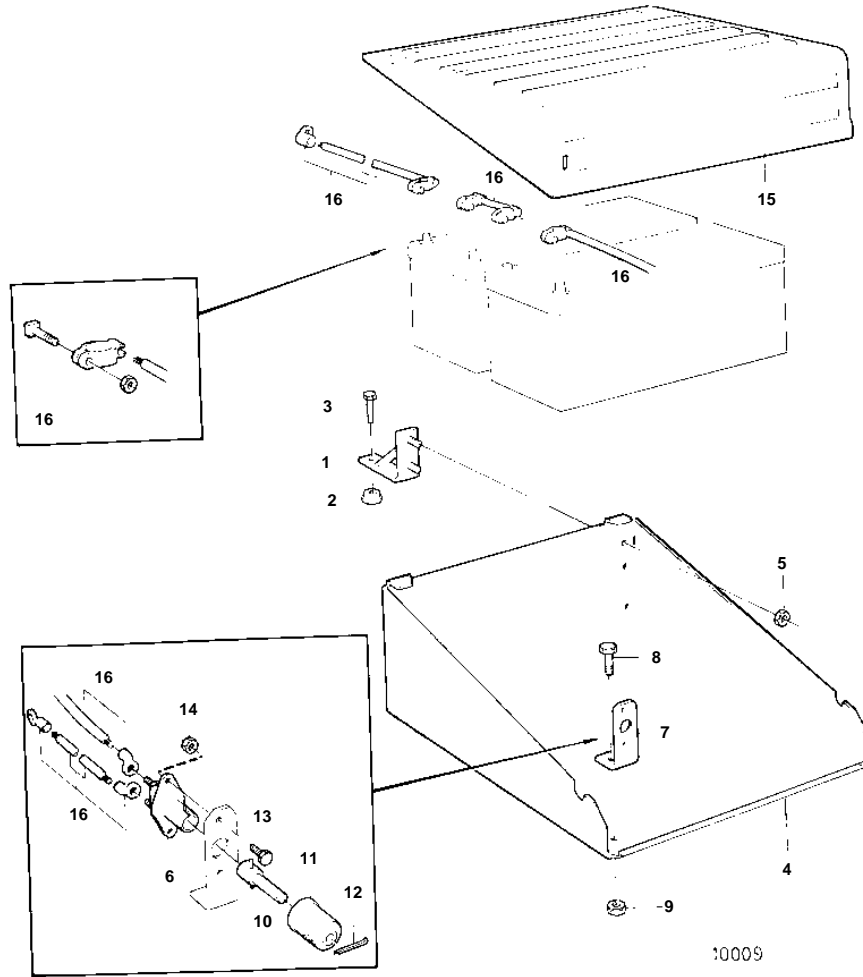

COMMON

COMMON

REF	PART NO.	QTY	DESCRIPTION	SEE SEC.	NOTES
1		2	Bracket		
2	846284	2	Washer		
3	946472	2	Screw		
4	863627	1	Battery box		
5	971096	4	Nut		
6	1587698	1	Switch		(1587698)
	8151943	1	Battery main switch		Key included in 8151943.
7	1587695	1	Bracket		
8	946441	2	Screw		
9	971095	2	Nut		
10	1587017	1	Key		FOR 1587698
11	1582293	1	Bellows		
12	1581000	1	Pin		FOR 1587698
13	946544	2	Flange screw		
14	945407	2	Flange nut		
15	1587694	1	Cover		
16		X	Electrical materials	1963	